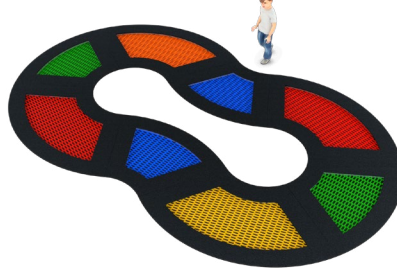

Professional ground trampolines for playgrounds
with unlimited intensity of use.

Let's **play**

Jumping mat made of polyamide, anti-slip elements, which thanks to their ribbed structure provide many years of maintenance-free work. Everything is connected with 6 mm stainless steel, resistant to corrosion rope.

high class
abrasion resistance

anti - slip ribs

wide range
of colours

resistance
to erosion

Solid, welded and galvanized trampoline cases, covered with SBR rubber surface with a shock absorption during a fall.

4084

4086

4087

4088

4089

4090

4091

4092

4093

4094

4095

4096

4097

4098

4099

Let's play