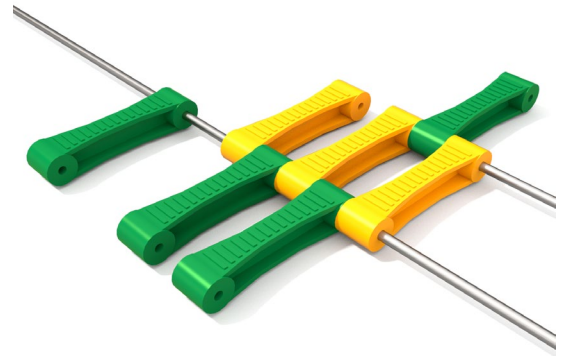

Professional ground trampolines for playgrounds
with unlimited intensity of use.

Let's **play**

Jumping mat made of polyamide, anti-slip elements, which thanks to their ribbed structure provide many years of maintenance-free work. Everything is connected with 6 mm stainless steel, resistant to corrosion rope.

high class
abrasion resistance

anti - slip ribs

wide range
of colours

resistance
to erosion

Solid, welded and galvanized trampoline cases, covered with SBR rubber surface with a shock absorption during a fall.