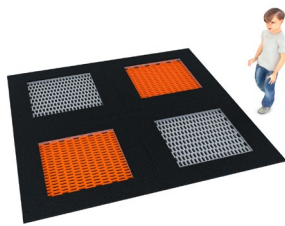

Professional ground trampolines for playgrounds
with unlimited intensity of use.

Let's **play**

Jumping mat made of polyamide, anti-slip elements, which thanks to their ribbed structure provide many years of maintenance-free work. Everything is connected with 6 mm stainless steel, resistant to corrosion rope.

high class
abrasion resistance

anti - slip ribs

wide range
of colours

resistance
to erosion

Solid, welded and galvanized trampoline cases, covered with SBR rubber surface with a shock absorption during a fall.

4084

4086

4087

4088

4089

4090

4091

4092

4093

4094

4095

4096

4097

4098

4099

Let's play