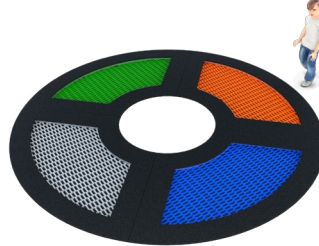

Professional ground trampolines for playgrounds
with unlimited intensity of use.

Let's **play**

Jumping mat made of polyamide, anti-slip elements, which thanks to their ribbed structure provide many years of maintenance-free work. Everything is connected with 6 mm stainless steel, resistant to corrosion rope.

high class
abrasion resistance

anti - slip ribs

wide range
of colours

resistance
to erosion

Solid, welded and galvanized trampoline cases, covered with SBR rubber surface with a shock absorption during a fall.

4084

4086

4087

4088

4089

4090

4091

4092

4093

4094

4095

4096

4097

4098

4099

Let's play