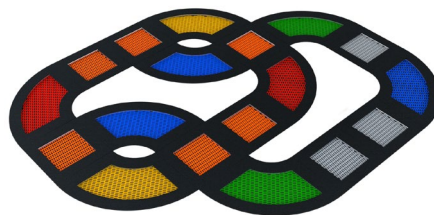

Professional ground trampolines for playgrounds
with unlimited intensity of use.

Let's **play**

Jumping mat made of polyamide, anti-slip elements, which thanks to their ribbed structure provide many years of maintenance-free work. Everything is connected with 6 mm stainless steel, resistant to corrosion rope.

high class
abrasion resistance

anti - slip ribs

wide range
of colours

resistance
to erosion

Solid, welded and galvanized trampoline cases, covered with SBR rubber surface with a shock absorption during a fall.

4084

4086

4087

4088

4089

4090

4091

4092

4093

4094

4095

4096

4097

4098

4099

Let's play