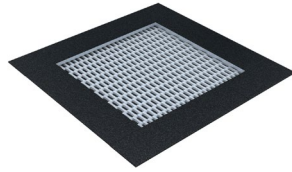

Professional ground trampolines for playgrounds
with unlimited intensity of use.

Let's **play**

Jumping mat made of polyamide, anti-slip elements, which thanks to their ribbed structure provide many years of maintenance-free work. Everything is connected with 6 mm stainless steel, resistant to corrosion rope.

high class
abrasion resistance

anti - slip ribs

wide range
of colours

resistance
to erosion

Solid, welded and galvanized trampoline cases, covered with SBR rubber surface with a shock absorption during a fall.

4084

4086

4087

4088

4089

4090

4091

4092