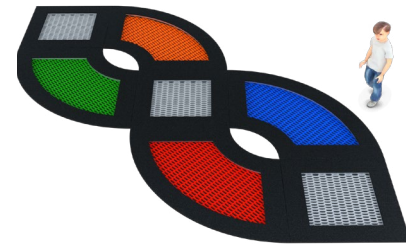

Professional ground trampolines for playgrounds
with unlimited intensity of use.

Let's **play**

Jumping mat made of polyamide, anti-slip elements, which thanks to their ribbed structure provide many years of maintenance-free work. Everything is connected with 6 mm stainless steel, resistant to corrosion rope.

high class
abrasion resistance

anti - slip ribs

wide range
of colours

resistance
to erosion

Solid, welded and galvanized trampoline cases, covered with SBR rubber surface with a shock absorption during a fall.

4084

4086

4087

4088

4089

4090

4091

4092

4093

4094

4095

4096

4097

4098

4099

Let's play