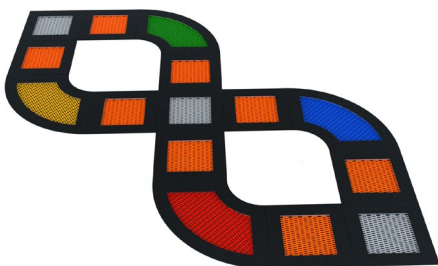

Professional ground trampolines for playgrounds
with unlimited intensity of use.

Let's **play**

Jumping mat made of polyamide, anti-slip elements, which thanks to their ribbed structure provide many years of maintenance-free work. Everything is connected with 6 mm stainless steel, resistant to corrosion rope.

high class
abrasion resistance

anti - slip ribs

wide range
of colours

resistance
to erosion

Solid, welded and galvanized trampoline cases, covered with SBR rubber surface with a shock absorption during a fall.

4084

4086

4087

4088

4089

4090

4091

4092

4093

4094

4095

4096

4097

4098

4099

Let's play