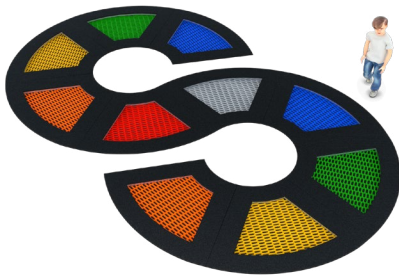

Professional ground trampolines for playgrounds
with unlimited intensity of use.

Let's **play**

Jumping mat made of polyamide, anti-slip elements, which thanks to their ribbed structure provide many years of maintenance-free work. Everything is connected with 6 mm stainless steel, resistant to corrosion rope.

high class
abrasion resistance

anti - slip ribs

wide range
of colours

resistance
to erosion

Solid, welded and galvanized trampoline cases, covered with SBR rubber surface with a shock absorption during a fall.

4084

4086

4087

4088

4089

4090

4091

4092

4093

4094

4095

4096

4097

4098

4099

Let's play