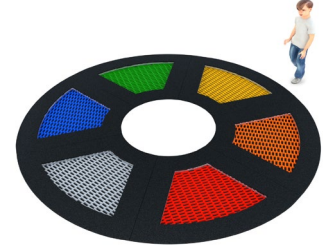

Professional ground trampolines for playgrounds
with unlimited intensity of use.

Let's **play**

Jumping mat made of polyamide, anti-slip elements, which thanks to their ribbed structure provide many years of maintenance-free work. Everything is connected with 6 mm stainless steel, resistant to corrosion rope.

high class
abrasion resistance

anti - slip ribs

wide range
of colours

resistance
to erosion

Solid, welded and galvanized trampoline cases, covered with SBR rubber surface with a shock absorption during a fall.

4084

4086

4087

4088

4089

4090

4091

4092

4093

4094

4095

4096

4097

4098

4099

Let's play