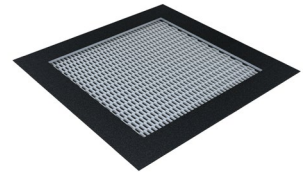

Professional ground trampolines for playgrounds
with unlimited intensity of use.

Let's **play**

Jumping mat made of polyamide, anti-slip elements, which thanks to their ribbed structure provide many years of maintenance-free work. Everything is connected with 6 mm stainless steel, resistant to corrosion rope.

high class
abrasion resistance

anti - slip ribs

wide range
of colours

resistance
to erosion

Solid, welded and galvanized trampoline cases, covered with SBR rubber surface with a shock absorption during a fall.

4084

4086

4087

4088

4089

4090

4091

4092